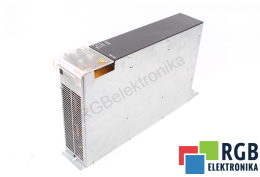

KM3300 KM3300-T 054915-104 3300UF 520VV 50A BOSCH

Used BOSCH REXROTH KM3300-T
 Tested and cleaned.
 24 months guarantee
 Dedicated courier
 Delivery across Europe even in 24h

TECHNICAL DATA

MANUFACTURER	BOSCH REXROTH
MODEL	KM3300-T
CATEGORY	AC and DC motors
WEIGHT [KG]	13.0
HEIGHT [CM]	11.0
LENGTH [CM]	58.0
WIDTH [CM]	33.0

24/7 SUPPORT AVAILABLE
[+48 71 750 09 78](tel:+48717500978)

WRITE TO US
info@rgbelektronika.pl

TEST STAND

We have test stands developed by us, thanks to which we check whether the device is in working order. It is with these posts that we test the repaired device, for which we give 24 months warranty, and you can be sure that your **KM3300-T** equipment has been repaired at a service center that provides the highest quality services